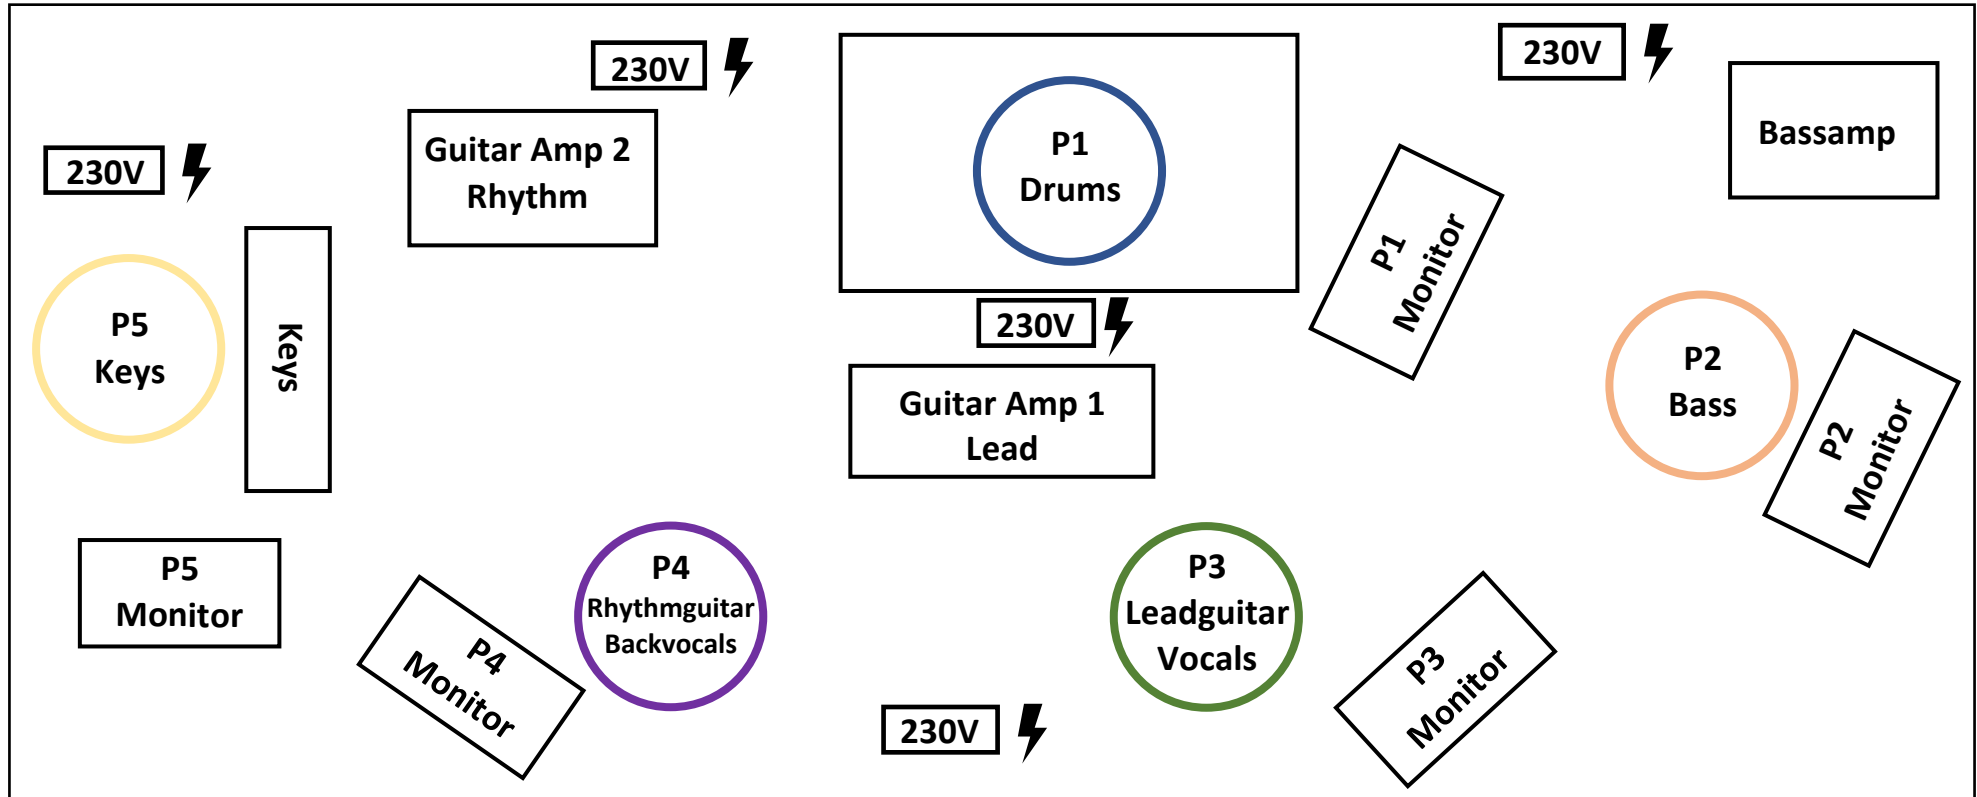

# TSCHEKY & THE BLUES KINGS

- P1 Elija (Drums)
- P2 Markus (Bass)
- P3 Tschekey (Leadguitar, Vocals)
- P4 Christoph (Rhythmuitar, Backvocals)
- P5 Andi (Keys)

- Mix Monitor 1: Band Mix + Bass ↑
- Mix Monitor 2: Band Mix + Bass ↑ + Leadguitar ↓
- Mix Monitor 3: Band Mix + Leadguitar ↑↑ + Vocals ↑
- Mix Monitor 4: Band Mix + Rhythmuitar ↑ + Leadguitar ↓
- Mix Monitor 5: Band Mix + Keys ↑ + Leadguitar ↓